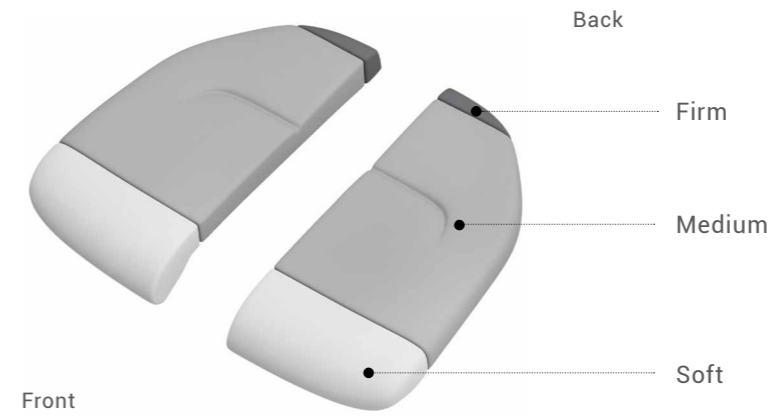

2

Italian Donati mechanism brings user-friendly operations and one-piece simple visuality.

The three-stage cushion makes a mix of soft, medium and firm foams, offering long-lasting comfort.