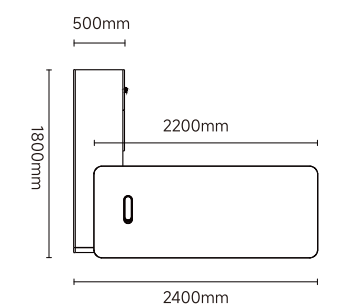

: 26MJS001
: 3200x2000x750mm
: 2800x2000x750mm

: 26BJS004
4000x400x2000mm

26MJS001
3.2m
3200*2000*750mm

26MJS002
2.8m
2800*2000*750mm

BOSS'S CABIN
Premium Office Furniture

: 26BJS001
: 3200x400x2000mm

: 26MJS003
: 2400/2200x1800x750

Executive Space

26MJS003
2.4/2.2
2400/2200x1800x750mm

: 26BJS001
: 3200x400x2000mm

: 26MJS005
: 2400/2200x1800x750

**Executive
Space**

BOSS'S CABIN
Premium Office Furniture

26MJS005
2.4/2.
2400/2200x1800x750

: 26BJS002
: 2800x400x2000mm
: 26NJS007
: 2000*1600*750mm

Supervisor
Space

Excellence in Quality

: 26NJS013
 : 1800/1600x1400x750mm
 : 26BJS003
 : 2400x400x2000mm

26NJS011
 1800x1400x750mm

26NJS012
 1600x1400x750mm

26NJS016
1800x800x750mm

26NJS015
1400x700x750mm

26NJS017
1600x800x750mm

26EJS001
2000x1350x750mm

: 26CJS006	: 26CJS007
: 4000x1400x750mm	: 3600x1400x750mm

: 26CJS005
: 2400x1100x750mm

: 26CJS008
: 2400x1100x750mm