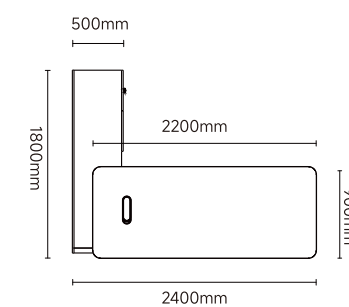

: 26MJS001
: 3200x2000x750mm
: 2800x2000x750mm

: 26BJS004
4000x400x2000mm

26MJS001
3.2m
3200*2000*750mm

26MJS002
2.8m
2800*2000*750mm

BOSS'S CABIN
Premium Office Furniture

: 26BJS001
: 3200x400x2000mm

: 26MJS003
: 2400/2200x1800x750

Executive Space

26MJS003
2.4/2.2
2400/2200x1800x750mm

: 26BJS001
: 3200x400x2000mm

: 26MJS005
: 2400/2200x1800x750

**Executive
Space**

BOSS'S CABIN
Premium Office Furniture

26MJS005
2.4/2.
2400/2200x1800x750

26NJS016
1800x800x750mm

26NJS015
1400x700x750mm

26NJS017
1600x800x750mm

26EJS001
2000x1350x750mm

: 26CJS006	: 26CJS007
: 4000x1400x750mm	: 3600x1400x750mm

: 26CJS005
: 2400x1100x750mm

: 26CJS008
: 2400x1100x750mm