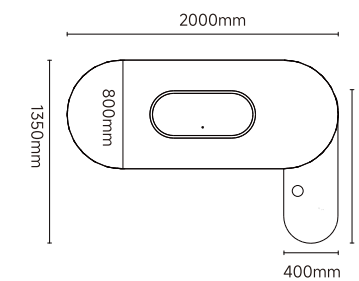

: 26MJS001
: 3200x2000x750mm
: 2800x2000x750mm

: 26BJS004
4000x400x2000mm

26MJS001
3.2m
3200*2000*750mm

26MJS002
2.8m
2800*2000*750mm

BOSS'S CABIN
Premium Office Furniture

: 26BJS001
: 3200x400x2000mm

: 26MJS003
: 2400/2200x1800x750

Executive Space

26MJS003
2.4/2.2
2400/2200x1800x750mm

: 26BJS001
: 3200x400x2000mm

: 26MJS005
: 2400/2200x1800x750

**Executive
Space**

BOSS'S CABIN
Premium Office Furniture

26MJS005
2.4/2.
2400/2200x1800x750

: 26BJS002
: 2800x400x2000mm
: 26NJS007
: 2000*1600*750mm

Supervisor
Space

Excellence in Quality

: 26NJS013
 : 1800/1600x1400x750mm
 : 26BJS003
 : 2400x400x2000mm

26NJS011
 1800x1400x750mm

26NJS012
 1600x1400x750mm

26NJS016
1800x800x750mm

26NJS015
1400x700x750mm

26NJS017
1600x800x750mm

26EJS001
2000x1350x750mm

: 26CJS006	: 26CJS007
: 4000x1400x750mm	: 3600x1400x750mm

: 26CJS005
: 2400x1100x750mm

: 26CJS008
: 2400x1100x750mm