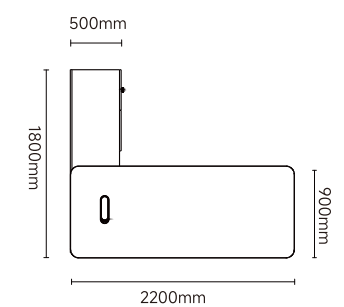

: 26MJS001
: 3200x2000x750mm
: 2800x2000x750mm

: 26BJS004
4000x400x2000mm

26MJS001
3.2m
3200*2000*750mm

26MJS002
2.8m
2800*2000*750mm

BOSS'S CABIN
Premium Office Furniture

: 26BJS001
: 3200x400x2000mm

: 26MJS003
: 2400/2200x1800x750

Executive Space

26MJS003
2.4/2.2
2400/2200x1800x750mm

: 26BJS001
: 3200x400x2000mm

: 26MJS005
: 2400/2200x1800x750

**Executive
Space**

BOSS'S CABIN
Premium Office Furniture

26MJS005
2.4/2.
2400/2200x1800x750

: 26BJS002
: 2800x400x2000mm
: 26NJS007
: 2000*1600*750mm

Supervisor
Space

Excellence in Quality

: 26NJS013
 : 1800/1600x1400x750mm
 : 26BJS003
 : 2400x400x2000mm

26NJS011
 1800x1400x750mm

26NJS012
 1600x1400x750mm

26NJS016
1800x800x750mm

26NJS015
1400x700x750mm

26NJS017
1600x800x750mm

26EJS001
2000x1350x750mm

: 26CJS006	: 26CJS007
: 4000x1400x750mm	: 3600x1400x750mm

: 26CJS005
: 2400x1100x750mm

: 26CJS008
: 2400x1100x750mm