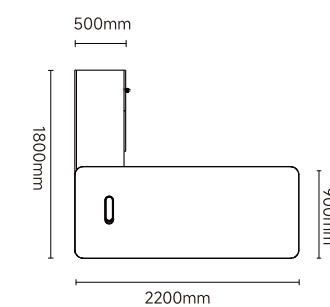

: 26MJS001
: 3200x2000x750mm
: 2800x2000x750mm

: 26BJS004
4000x400x2000mm

26MJS001
3.2m
3200*2000*750mm

26MJS002
2.8m
2800*2000*750mm

BOSS'S CABIN
Premium Office Furniture

: 26BJS001
: 3200x400x2000mm

: 26MJS003
: 2400/2200x1800x750

Executive Space

26MJS003
2.4/2.2
2400/2200x1800x750mm

: 26BJS001
: 3200x400x2000mm

: 26MJS005
: 2400/2200x1800x750

**Executive
Space**

BOSS'S CABIN
Premium Office Furniture

26MJS005
2.4/2.
2400/2200x1800x750

26NJS016
1800x800x750mm

26NJS015
1400x700x750mm

26NJS017
1600x800x750mm

26EJS001
2000x1350x750mm

: 26CJS006	: 26CJS007
: 4000x1400x750mm	: 3600x1400x750mm

: 26CJS005
: 2400x1100x750mm

: 26CJS008
: 2400x1100x750mm