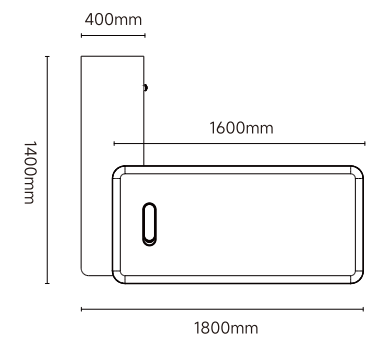

: 26MJS001
: 3200x2000x750mm
: 2800x2000x750mm

: 26BJS004
4000x400x2000mm

26MJS001
3.2m
3200*2000*750mm

26MJS002
2.8m
2800*2000*750mm

BOSS'S CABIN
Premium Office Furniture

: 26BJS001
: 3200x400x2000mm

: 26MJS003
: 2400/2200x1800x750

Executive Space

26MJS003
2.4/2.2
2400/2200x1800x750mm

: 26BJS001
: 3200x400x2000mm

: 26MJS005
: 2400/2200x1800x750

**Executive
Space**

BOSS'S CABIN
Premium Office Furniture

26MJS005
2.4/2.
2400/2200x1800x750

: 26BJS002
: 2800x400x2000mm
: 26NJS007
: 2000*1600*750mm

Supervisor
Space

Excellence in Quality

: 26NJS013
 : 1800/1600x1400x750mm
 : 26BJS003
 : 2400x400x2000mm

26NJS011
 1800x1400x750mm

26NJS012
 1600x1400x750mm

26NJS016
1800x800x750mm

26NJS015
1400x700x750mm

26NJS017
1600x800x750mm

26EJS001
2000x1350x750mm

: 26CJS006	: 26CJS007
: 4000x1400x750mm	: 3600x1400x750mm

: 26CJS005
: 2400x1100x750mm

: 26CJS008
: 2400x1100x750mm