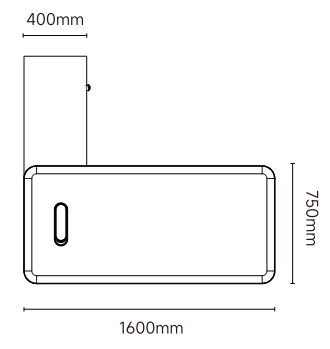

: 26MJS001
: 3200x2000x750mm
: 2800x2000x750mm

: 26BJS004
4000x400x2000mm

26MJS001
3.2m
3200*2000*750mm

26MJS002
2.8m
2800*2000*750mm

BOSS'S CABIN
Premium Office Furniture

: 26BJS001
: 3200x400x2000mm

: 26MJS003
: 2400/2200x1800x750

Executive Space

26MJS003
2.4/2.2
2400/2200x1800x750mm

: 26BJS001
: 3200x400x2000mm

: 26MJS005
: 2400/2200x1800x750

**Executive
Space**

BOSS'S CABIN
Premium Office Furniture

26MJS005
2.4/2.
2400/2200x1800x750

: 26BJS002
: 2800x400x2000mm
: 26NJS007
: 2000*1600*750mm

Supervisor
Space

Excellence in Quality

: 26NJS013
 : 1800/1600x1400x750mm
 : 26BJS003
 : 2400x400x2000mm

26NJS011
 1800x1400x750mm

26NJS012
 1600x1400x750mm

26NJS016
1800x800x750mm

26NJS015
1400x700x750mm

26NJS017
1600x800x750mm

26EJS001
2000x1350x750mm

: 26CJS006	: 26CJS007
: 4000x1400x750mm	: 3600x1400x750mm

: 26CJS005
: 2400x1100x750mm

: 26CJS008
: 2400x1100x750mm