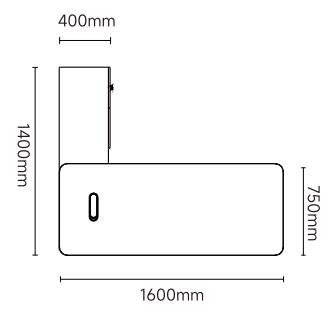

: 26MJS001
: 3200x2000x750mm
: 2800x2000x750mm

: 26BJS004
4000x400x2000mm

26MJS001
3.2m
3200*2000*750mm

26MJS002
2.8m
2800*2000*750mm

BOSS'S CABIN
Premium Office Furniture

: 26BJS001
: 3200x400x2000mm

: 26MJS003
: 2400/2200x1800x750

Executive Space

26MJS003
2.4/2.2
2400/2200x1800x750mm

: 26BJS001
: 3200x400x2000mm

: 26MJS005
: 2400/2200x1800x750

**Executive
Space**

BOSS'S CABIN
Premium Office Furniture

26MJS005
2.4/2.
2400/2200x1800x750

: 26BJS002
: 2800x400x2000mm
: 26NJS007
: 2000*1600*750mm

Supervisor
Space

Excellence in Quality

: 26NJS013
 : 1800/1600x1400x750mm
 : 26BJS003
 : 2400x400x2000mm

26NJS011
 1800x1400x750mm

26NJS012
 1600x1400x750mm

26NJS016
1800x800x750mm

26NJS015
1400x700x750mm

26NJS017
1600x800x750mm

26EJS001
2000x1350x750mm

: 26CJS006	: 26CJS007
: 4000x1400x750mm	: 3600x1400x750mm

: 26CJS005
: 2400x1100x750mm

: 26CJS008
: 2400x1100x750mm