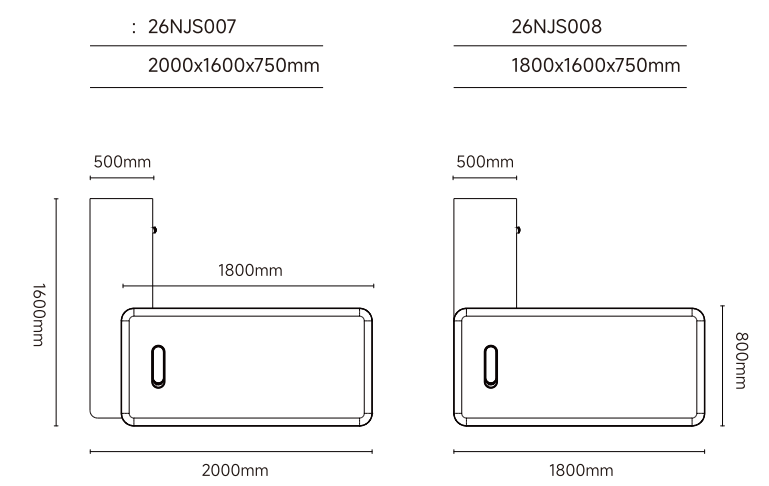

: 26MJS001
: 3200x2000x750mm
: 2800x2000x750mm

: 26BJS004
4000x400x2000mm

26MJS001
3.2m
3200*2000*750mm

26MJS002
2.8m
2800*2000*750mm

BOSS'S CABIN
Premium Office Furniture

: 26BJS001
: 3200x400x2000mm

: 26MJS003
: 2400/2200x1800x750

Executive Space

26MJS003
2.4/2.2
2400/2200x1800x750mm

: 26BJS001
: 3200x400x2000mm

: 26MJS005
: 2400/2200x1800x750

**Executive
Space**

BOSS'S CABIN
Premium Office Furniture

26MJS005
2.4/2.
2400/2200x1800x750

: 26BJS002
: 2800x400x2000mm
: 26NJS007
: 2000*1600*750mm

Supervisor
Space

Excellence in Quality

: 26NJS013
 : 1800/1600x1400x750mm
 : 26BJS003
 : 2400x400x2000mm

26NJS011
 1800x1400x750mm

26NJS012
 1600x1400x750mm

26NJS016
1800x800x750mm

26NJS015
1400x700x750mm

26NJS017
1600x800x750mm

26EJS001
2000x1350x750mm

: 26CJS006	: 26CJS007
: 4000x1400x750mm	: 3600x1400x750mm

: 26CJS005
: 2400x1100x750mm

: 26CJS008
: 2400x1100x750mm