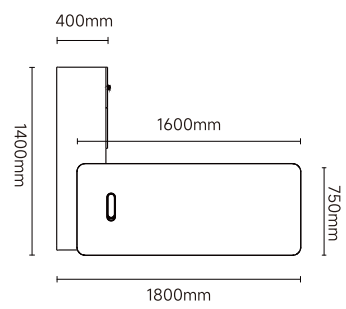

: 26MJS001
: 3200x2000x750mm
: 2800x2000x750mm

: 26BJS004
4000x400x2000mm

26MJS001
3.2m
3200*2000*750mm

26MJS002
2.8m
2800*2000*750mm

BOSS'S CABIN
Premium Office Furniture

: 26BJS001
: 3200x400x2000mm

: 26MJS003
: 2400/2200x1800x750

Executive Space

26MJS003
2.4/2.2
2400/2200x1800x750mm

: 26BJS001
: 3200x400x2000mm

: 26MJS005
: 2400/2200x1800x750

**Executive
Space**

BOSS'S CABIN
Premium Office Furniture

26MJS005
2.4/2.
2400/2200x1800x750

: 26BJS002
: 2800x400x2000mm
: 26NJS007
: 2000*1600*750mm

Supervisor
Space

Excellence in Quality

: 26NJS013
 : 1800/1600x1400x750mm
 : 26BJS003
 : 2400x400x2000mm

26NJS011
 1800x1400x750mm

26NJS012
 1600x1400x750mm

26NJS016
1800x800x750mm

26NJS015
1400x700x750mm

26NJS017
1600x800x750mm

26EJS001
2000x1350x750mm

: 26CJS006	: 26CJS007
: 4000x1400x750mm	: 3600x1400x750mm

: 26CJS005
: 2400x1100x750mm

: 26CJS008
: 2400x1100x750mm