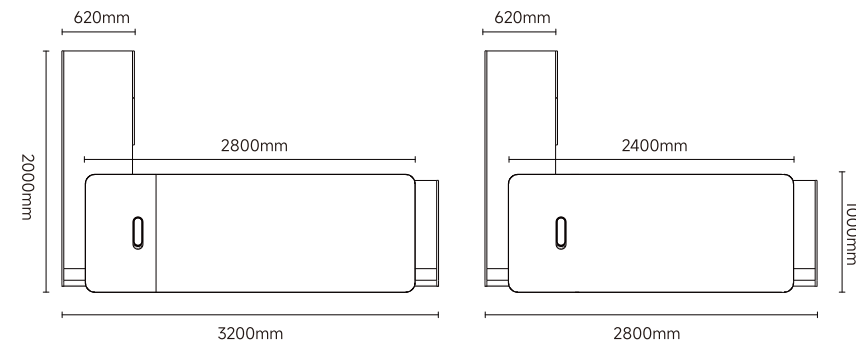

: 26MJS001
: 3200x2000x750mm
: 2800x2000x750mm

: 26BJS004
4000x400x2000mm

26MJS001
3.2m
3200*2000*750mm

26MJS002
2.8m
2800*2000*750mm

BOSS'S CABIN
Premium Office Furniture

: 26BJS001
: 3200x400x2000mm

: 26MJS003
: 2400/2200x1800x750

Executive Space

26MJS003
2.4/2.2
2400/2200x1800x750mm

: 26BJS001
: 3200x400x2000mm

: 26MJS005
: 2400/2200x1800x750

**Executive
Space**

BOSS'S CABIN
Premium Office Furniture

26MJS005
2.4/2.
2400/2200x1800x750

: 26BJS002
: 2800x400x2000mm
: 26NJS007
: 2000*1600*750mm

Supervisor
Space

Excellence in Quality

: 26NJS013
 : 1800/1600x1400x750mm
 : 26BJS003
 : 2400x400x2000mm

26NJS011
 1800x1400x750mm

26NJS012
 1600x1400x750mm

26NJS016
1800x800x750mm

26NJS015
1400x700x750mm

26NJS017
1600x800x750mm

26EJS001
2000x1350x750mm

: 26CJS006	: 26CJS007
: 4000x1400x750mm	: 3600x1400x750mm

: 26CJS005
: 2400x1100x750mm

: 26CJS008
: 2400x1100x750mm