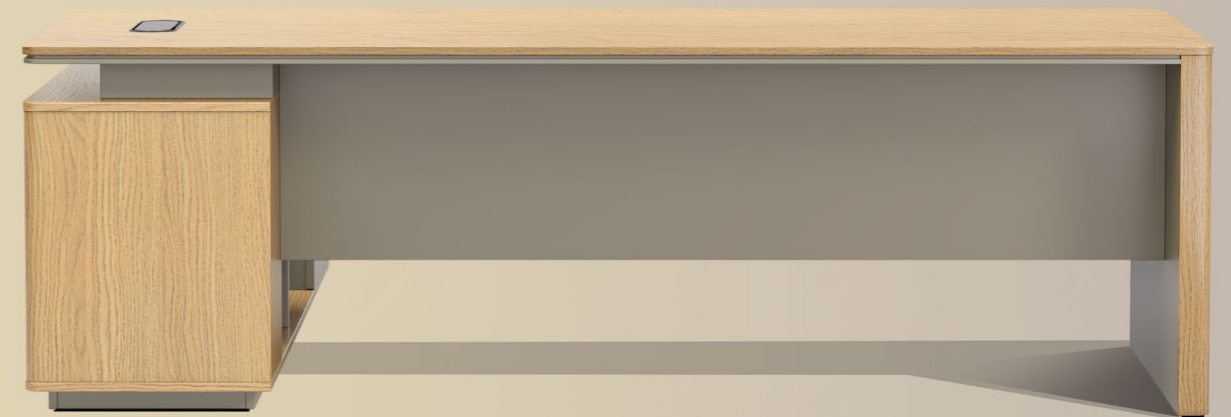

BOSS'S CABIN
Premium Office Furniture

WWW.BOSSESCABIN.COM

ADMINISTRATIVE OFFICE
544 TTK Road,
Alwarpet
Chennai - 600018, India
Tel: +91 44 42030741, 24617933

CHENNAI SHOWROOM
17, Selvarangaraja Street
Anna Salai, Saidapet
Chennai - 600015
Tel: +91 44 42040568, 42040569

BANGALORE SHOWROOM
14, Langford Garden
Richmond Circle
Bangalore - 560025
Tel: +91 80 22222459, 42129128

MELLOW SERIES